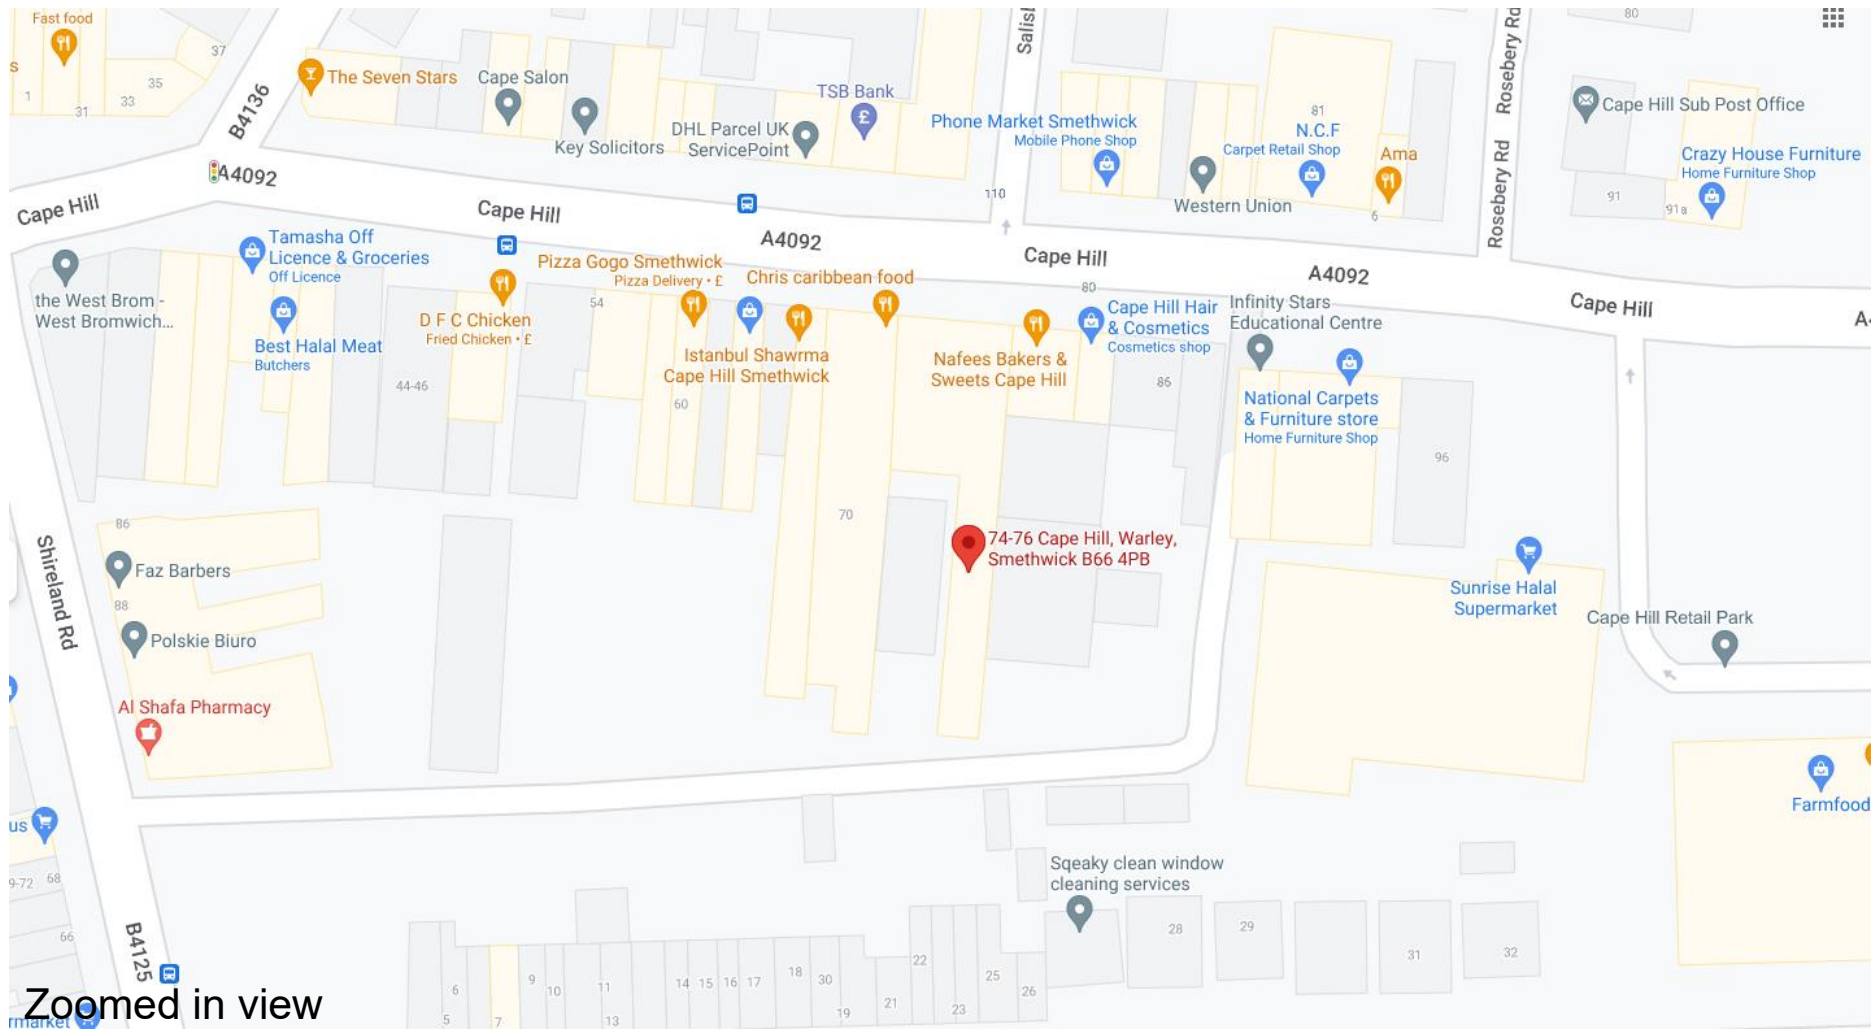

Appendix 3 – Location Plan

Top Tak, 74 - 76 Cape Hill, Smethwick, B66 4PB

Zoomed in view