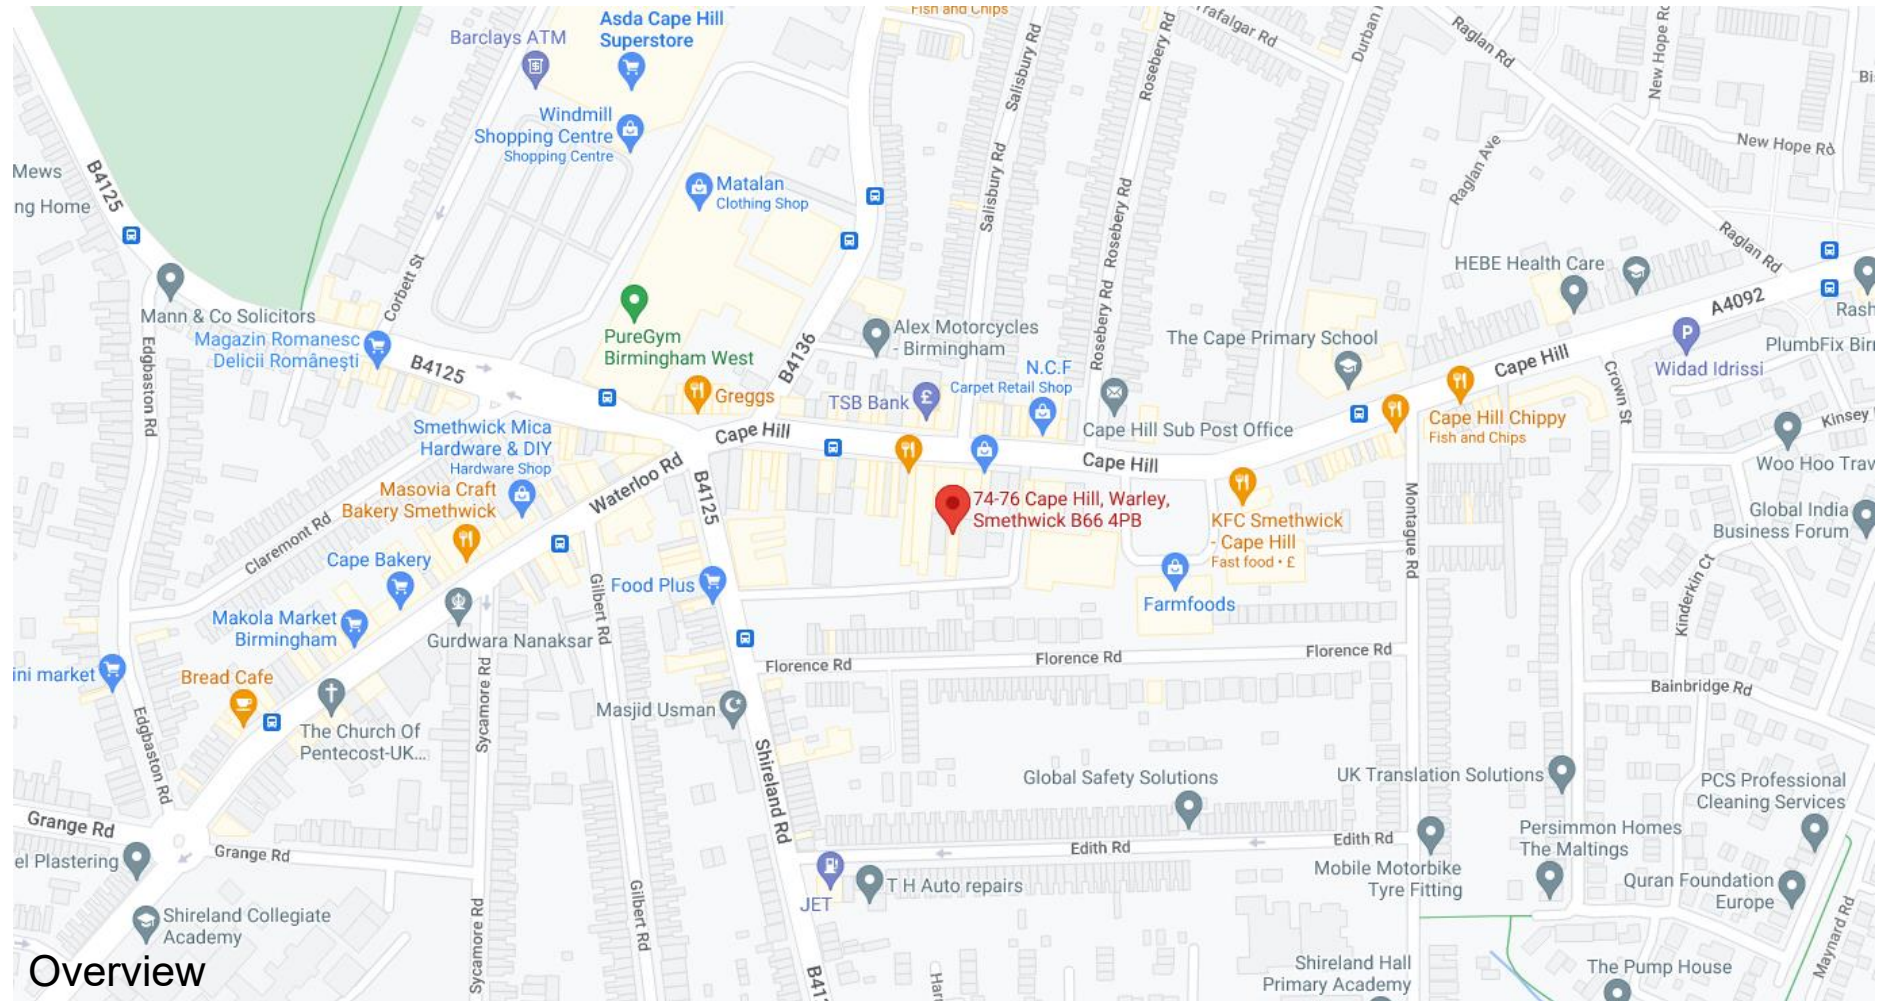

Appendix 3 – Location Plan

Top Tak, 74 - 76 Cape Hill, Smethwick, B66 4PB

Zoomed in view